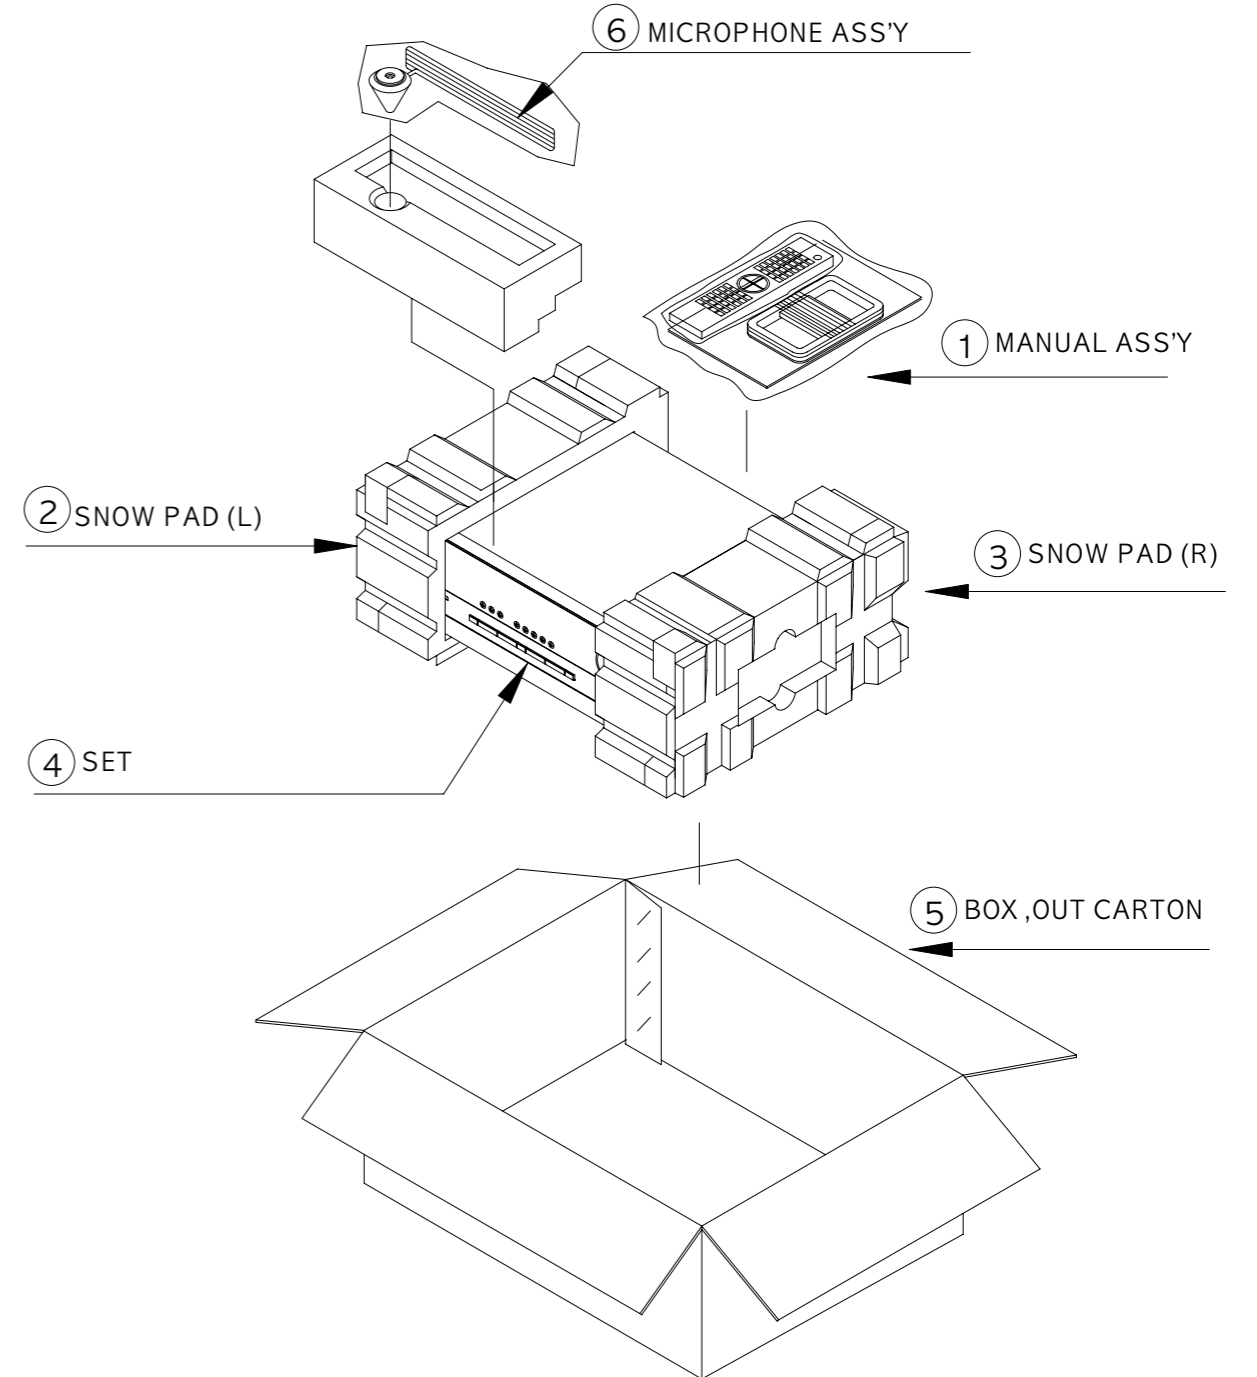

1. Instruction manual ass'y - Accessories

NO	DESCRIPTION	PARTS NO.	Q.ty
1	POLY BAG		1
2	CARD WARRANTY	CQE1A172X	1
3	AM LOOP ANTENNA ASS'Y	CSA1A027Z	1
4	BATTERY		3
5	INSTRUCTION MANUAL	CQX1A1133Y	1
6	FM 1 POL ANT(UL)	CSA1A019Z	1
7	REMOCON TRANSMITTER ASS'Y	CARTAVR245	1
8	SHEET GUIDE	CQE1A298Z	1
9	STAPLE		3
10	COVER ASS'Y	CGRAVR130ZA	1
1	COVER A	CGR1A331M7H43	1
2	COVER B	CGR1A332M7H43	1
3	SHEET, FRONT COVER	CQE1A219Z	1
4	PAD,COVER	CPS1A676	1
5	BAG,POLY		1
11	IMAGE BROCHURES		1

2. Package Drawing

NO	DESCRIPTION	PARTS NO.	Q.ty
1	MANUAL ASS'Y		1
2	SNOW,PAD(L)	CPS5A564	1
3	SNOW,PAD(R)	CPS5A565	1
4	SET	AVR245	1
5	BOX,OUT CARTON	CPG1A820Y	1
6	MICROPHONE ASS'Y	CJXAVR335MICRO	1